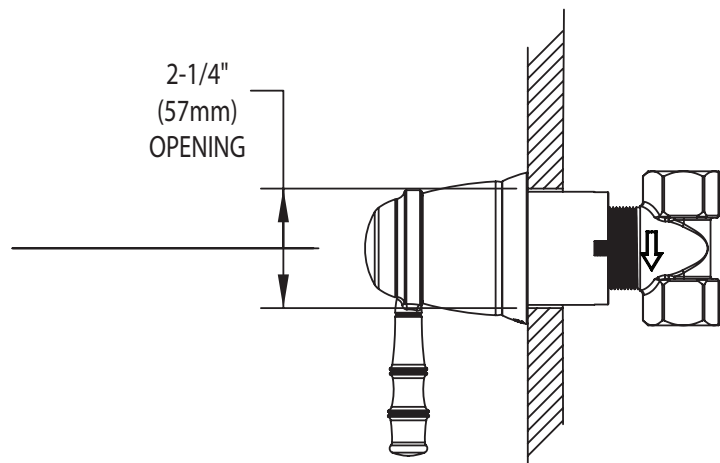

## DESCRIPTION

- Metal construction with a LifeShine® Brushed Nickel
- For use with S956 3/4" volume control valve

## BAMBOO™ Single Function Flow Valve Trim

Models: TS88118BN

Valve: S956

## CRITICAL DIMENSIONS

(DO NOT SCALE)